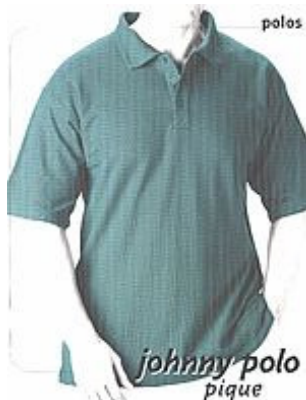

AWSA Microfibre Vest

Sizes available:
 (measurements—chest size in cm)
Small (112cm)
Medium (116.4cm)
Large (122cm)
X Large (127cm)
XX Large (132cm)

JB Chambray Shirt

Sizes available:
Ladies: 8 - 20
Adults: S - 4XL
 (refer size chart)

Colours available:
 Green; Blue.

Button Down Collar, 100% cotton
 Choice of Long or Short Sleeve

Polo Shirt standard

Sizes available:
Adults: XS - 3XL
Childrens: 4 - 16
 (refer size chart)

Colours available:
 Black; Bottle; Gold; White; Navy;
 Sky Blue; Maroon; Red; Royal;
 Jade.

Polo shirt with contrast

Sizes available:
Adults: S - 3XL
 (refer size chart)

Colours available (main / contrast):
 Bottle/Gold; Navy/Gold;
 White/Navy; White/Red;
 Black/White; Black/Red;
 Black/Gold; Navy/White;
 Navy/Red; Red/White;
 Red/Navy; Bottle/White;
 Royal/White; Royal/Gold;
 Maroon/White; Grey/Black.